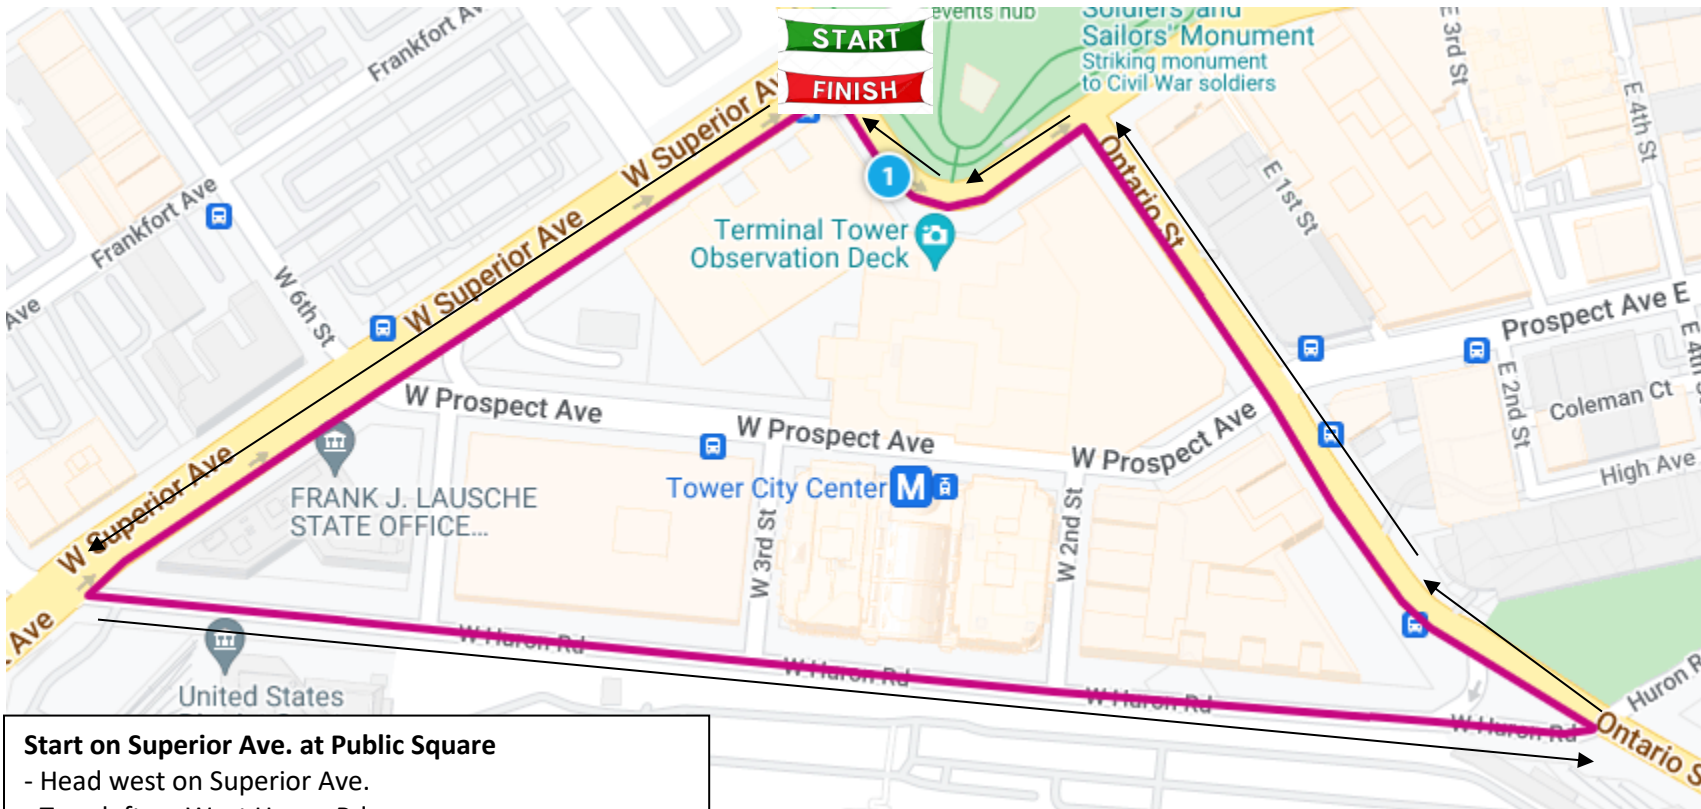

Fox 8 Fox Trot

1 Mile Course Map

Start on Superior Ave. at Public Square
- Head west on Superior Ave.
- Turn left on West Huron Rd.
- Turn left on Ontario St.
- Turn left on S. Roadway
Finish on Superior Ave. at Public Square