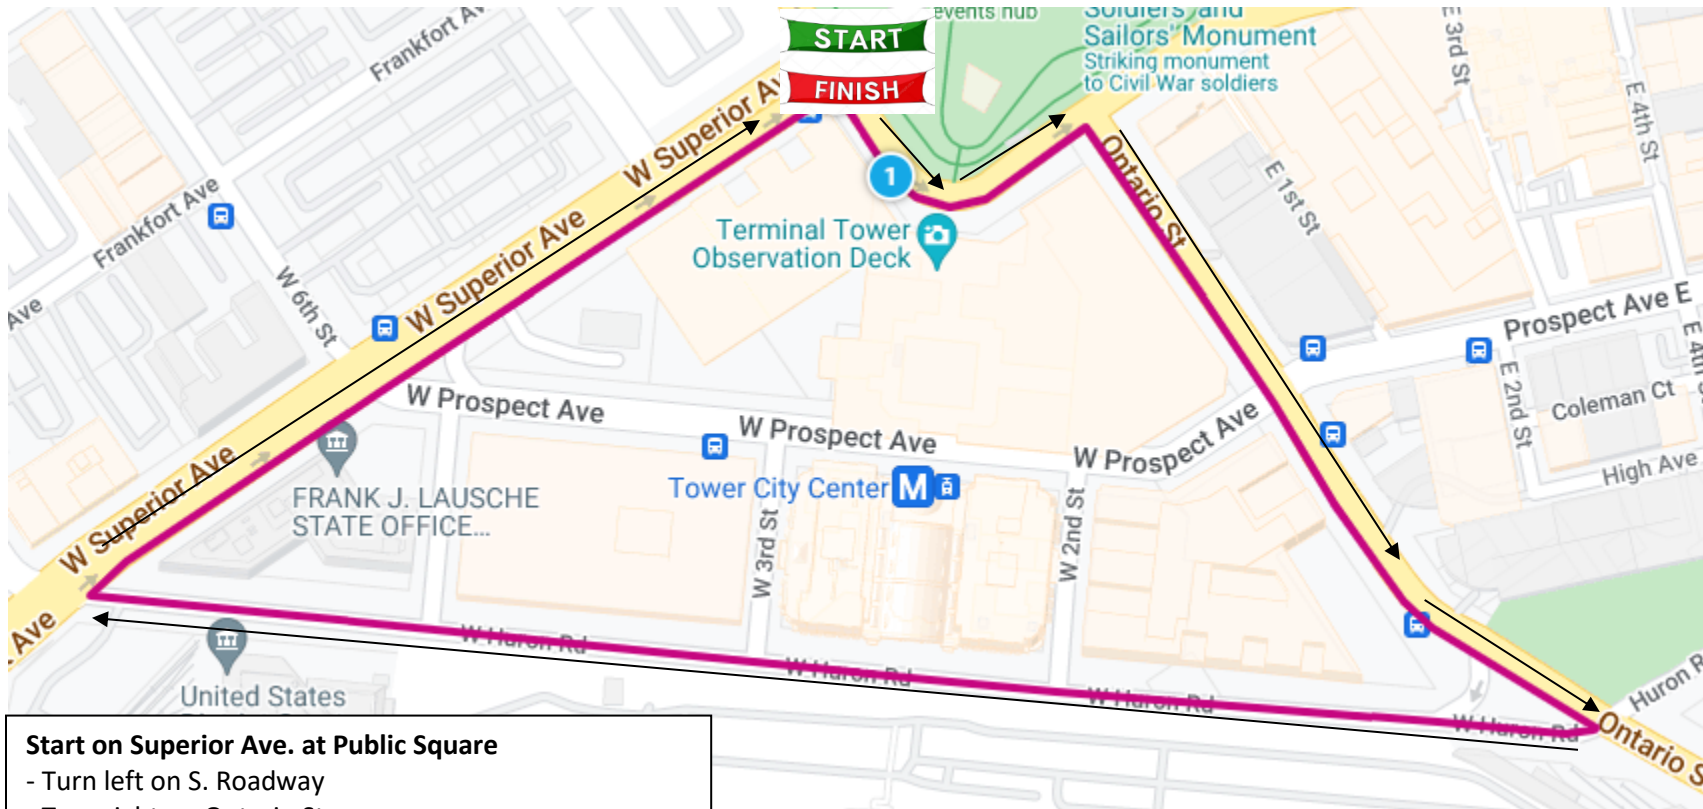

Fox 8 Fox Trot

1 Mile Course Map

Start on Superior Ave. at Public Square
- Turn left on S. Roadway
- Turn right on Ontario St.
- Turn right on West Huron Rd.
- Turn right on Superior Ave.
Finish on Superior Ave. at Public Square